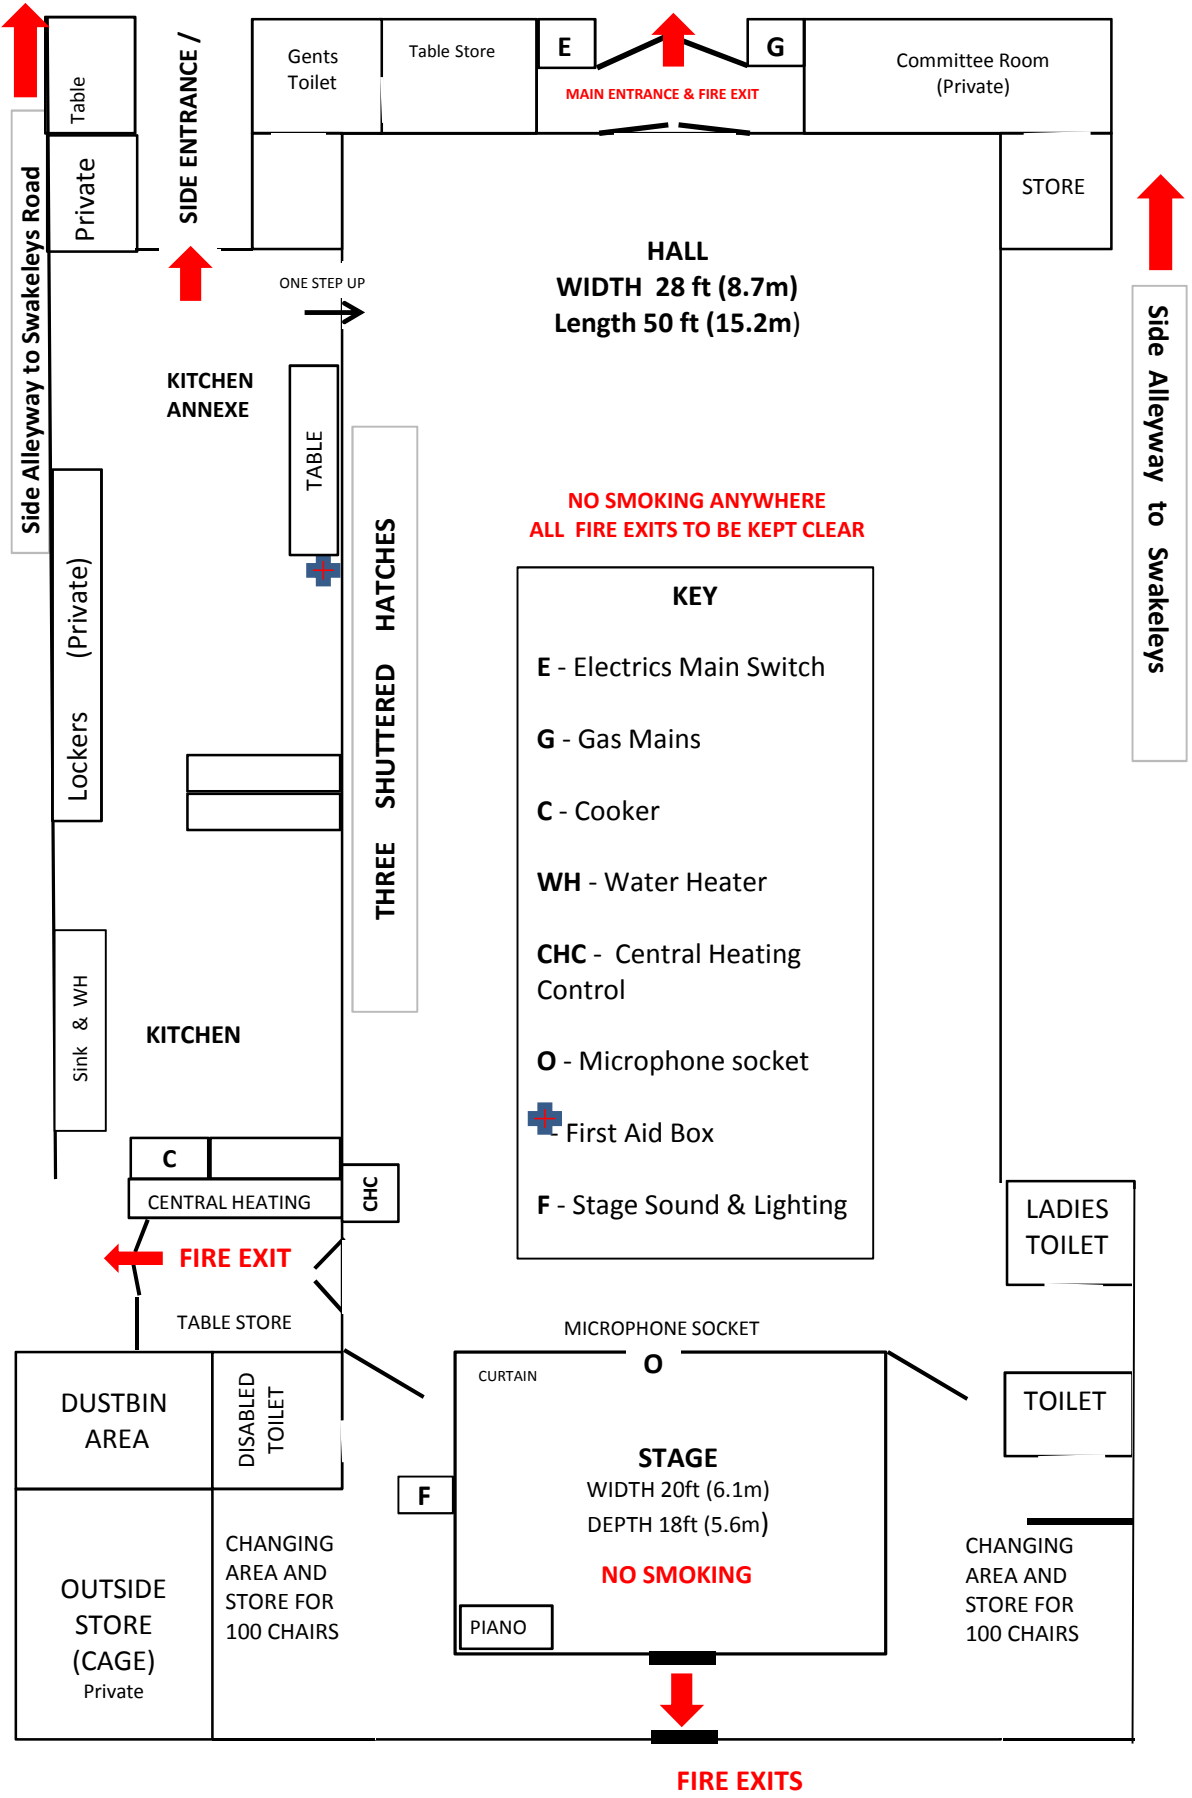

Ickenham Village Hall 33 Swakeleys Road, Ickenham, UB10 8DG
 Capacity: 200 seated in rows, 100 seated at tables

FIRE EXITS

Ickenham Village Hall 33 Swakeleys Road, Ickenham, UB10 8DG

ENTERING THE HALL

Entry keys should be collected from the Co-op Shop

Entry keys will give access through the metal padlocked door to the right of the hall and door beyond

Turn on electricity supply. Switch is in cupboard to the left of main entrance (**E** on key)

Central Heating (if required) can be turned on at the Control Panel in the Kitchen (**CHC** on Key)

Ensure that Gas appliances are turned off and the electricity supply is switched off.

Close **all** internal doors

Ensure that all entry and exit points are locked

Return the keys to the Co-op, if open, otherwise post in the Village Hall letterbox to the left of the main entrance